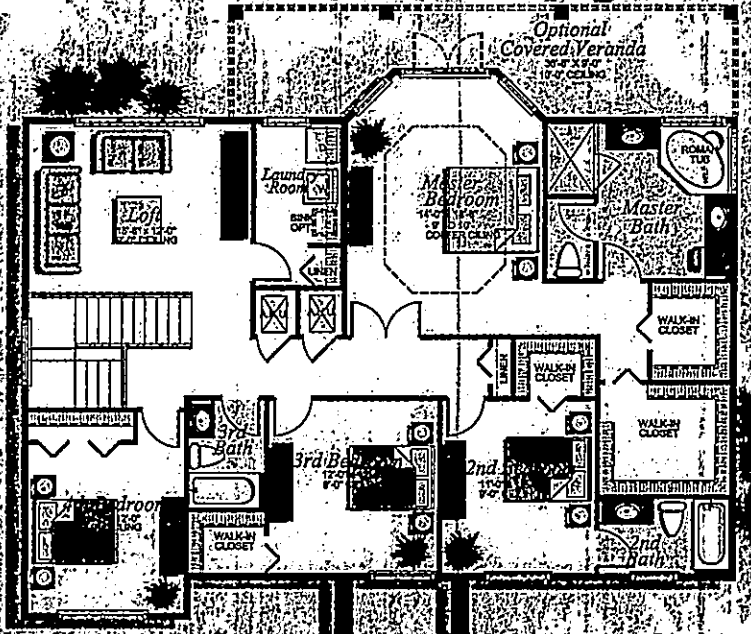

SEVILLE

5 Bedrooms plus Loft, 4 Baths, Split 3-Car Garage
3,095 a/c sq. ft. + 4,049 total sq. ft.

First Floor

Second Floor