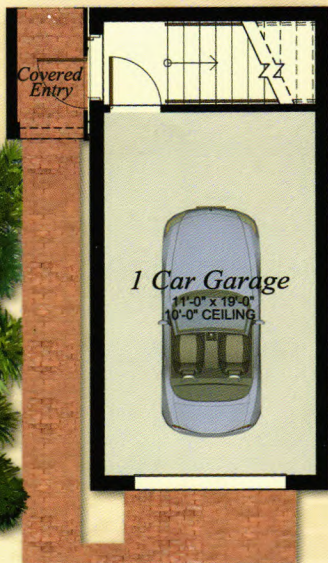

SORRENTO

3 Bedrooms, 2½ Baths, 1-Car Garage
2,143 a/c sq. ft. + 2,573 total sq. ft.

SECOND FLOOR RESIDENCE

First Floor

Second Floor